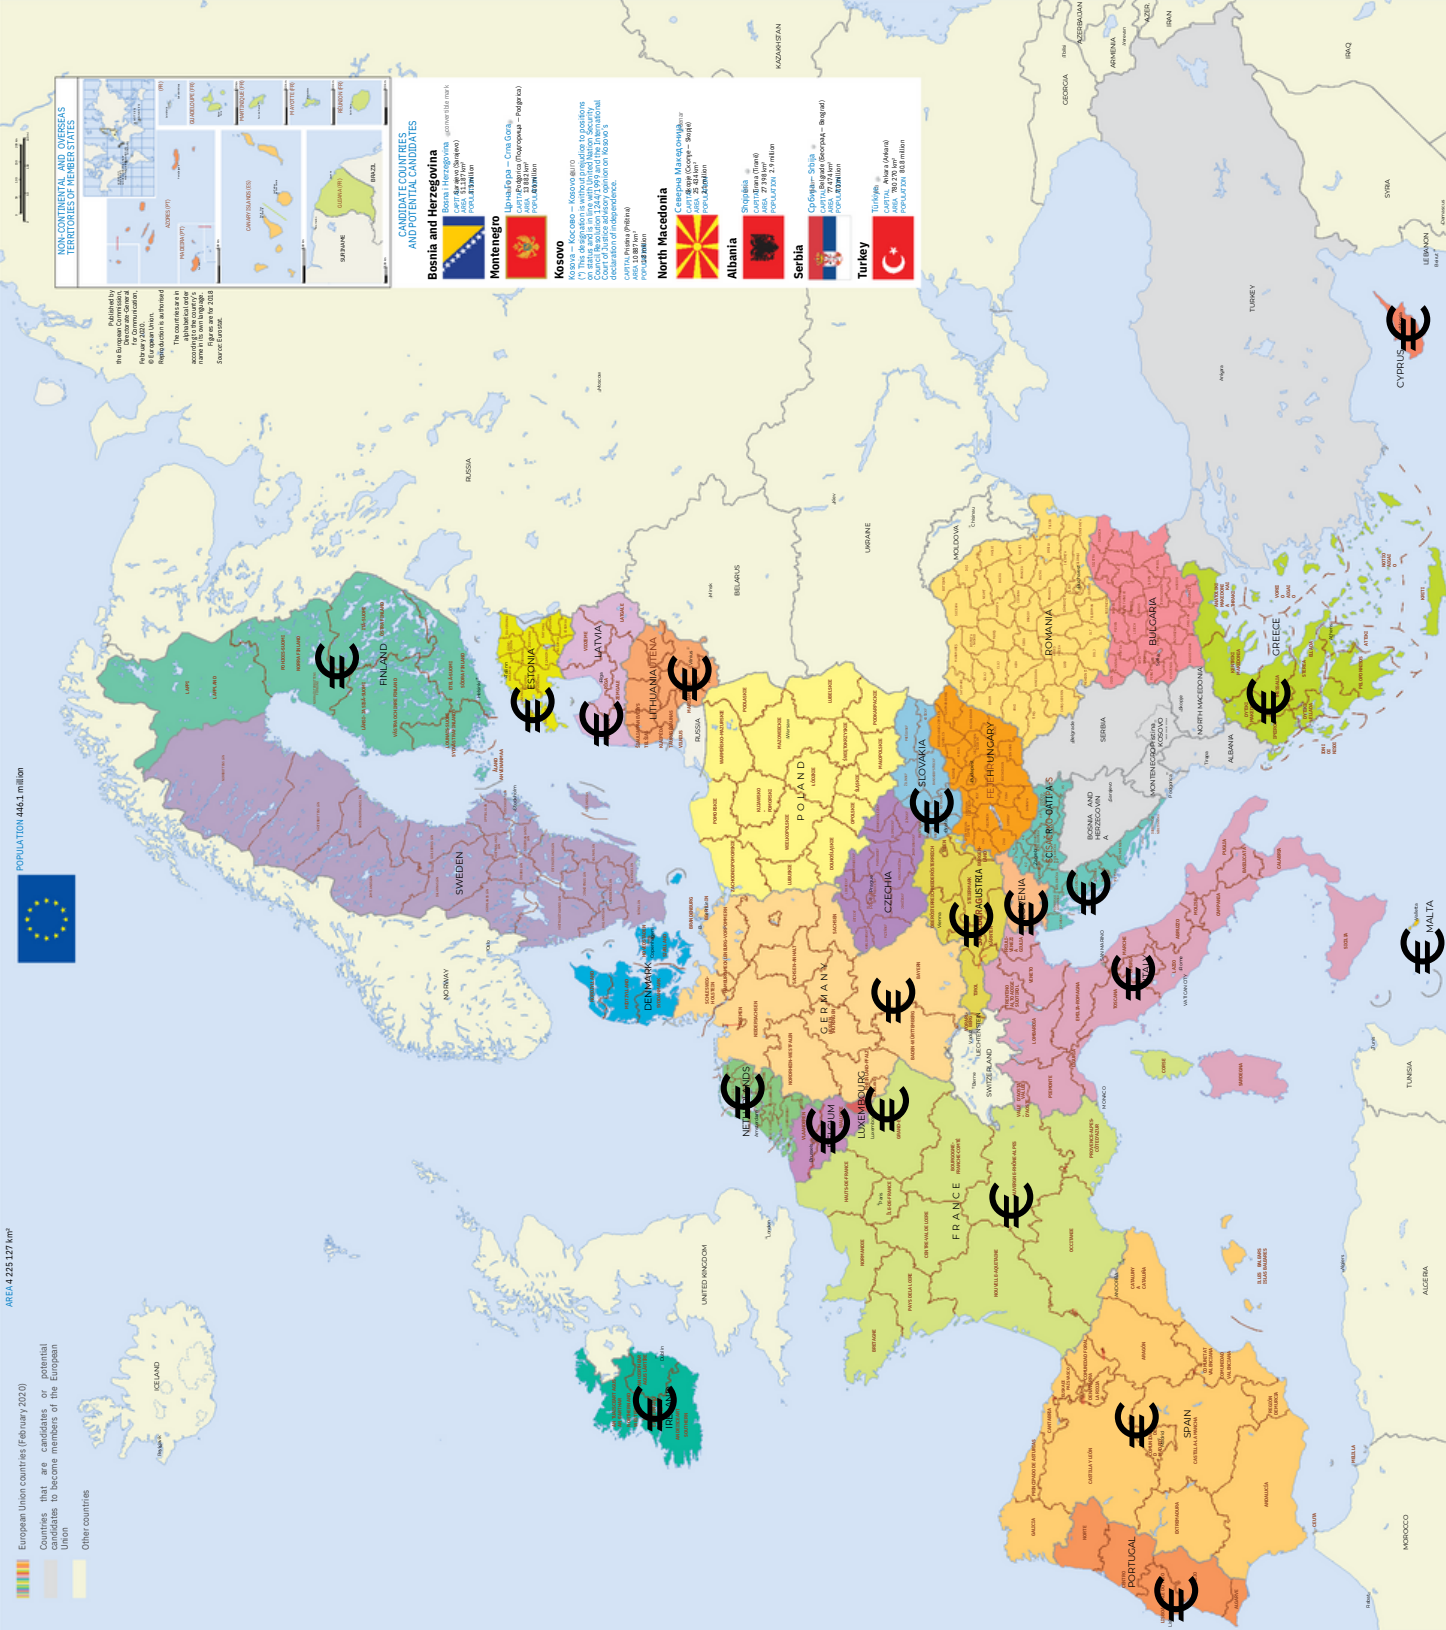

The European Union

European Union

AREA 4,235,127 km²

POPULATION 446.1 million

Belgium
België/België
CAPITAL: Brussels (Brussel/Brüssel)
AREA: 30,528 km²
POPULATION: 11.3 million

Bulgaria
България
CAPITAL: Sofia (София)
AREA: 110,994 km²
POPULATION: 7.1 million

Czechia
Česko
CAPITAL: Prague (Praha)
AREA: 78,867 km²
POPULATION: 10.6 million

Denmark
Danmark
CAPITAL: Copenhagen (København)
AREA: 42,925 km²
POPULATION: 5.8 million

Germany
Deutschland
CAPITAL: Berlin (Berlin)
AREA: 357,021 km²
POPULATION: 82.8 million

Estonia
Eesti
CAPITAL: Tallinn (Tallinn)
AREA: 45,338 km²
POPULATION: 1.3 million

Ireland
Éire/Ireann
CAPITAL: Dublin (Baile Átha Cliath/Dublin)
AREA: 70,273 km²
POPULATION: 4.7 million

Greece
Ελλάδα
CAPITAL: Athens (Αθήνα)
AREA: 131,994 km²
POPULATION: 10.7 million

Spain
España
CAPITAL: Madrid (Madrid)
AREA: 505,992 km²
POPULATION: 47 million

France
France
CAPITAL: Paris (Paris)
AREA: 638,475 km²
POPULATION: 65.9 million

Croatia
Hrvatska
CAPITAL: Zagreb (Zagreb)
AREA: 56,542 km²
POPULATION: 4.1 million

Italy
Italia
CAPITAL: Rome (Roma)
AREA: 302,073 km²
POPULATION: 60.5 million

Cyprus
Κύπρος
CAPITAL: Nicosia (Λευκωσία - Lefkosa/Lefkosia)
AREA: 9,253 km²
POPULATION: 0.8 million

Latvia
Latvija
CAPITAL: Riga (Rīga)
AREA: 64,589 km²
POPULATION: 1.9 million

CANDIDATE COUNTRIES AND POTENTIAL CANDIDATES

Bosnia and Herzegovina
CAPITAL: Sarajevo (Sarajevo)
AREA: 51,129 km²
POPULATION: 3.5 million

Montenegro
CAPITAL: Podgorica (Podgorica)
AREA: 13,818 km²
POPULATION: 0.6 million

Kosovo
CAPITAL: Pristina (Pristina)
AREA: 109,091 km²
POPULATION: 1.9 million

North Macedonia
CAPITAL: Skopje (Skopje)
AREA: 25,713 km²
POPULATION: 2 million

Albania
CAPITAL: Tirana (Tirana)
AREA: 28,748 km²
POPULATION: 2.9 million

Serbia
CAPITAL: Belgrade (Beograd - Belgrad)
AREA: 77,672 km²
POPULATION: 6.9 million

Turkey
CAPITAL: Ankara (Ankara)
AREA: 783,562 km²
POPULATION: 83 million

Lithuania
Lietuva
CAPITAL: Vilnius (Vilnius)
AREA: 65,300 km²
POPULATION: 2.8 million

Luxembourg
Luxembourg
CAPITAL: Luxembourg (Luxemburg)
AREA: 2,595 km²
POPULATION: 0.6 million

Hungary
Magyarország
CAPITAL: Budapest (Budapest)
AREA: 103,030 km²
POPULATION: 10.1 million

Malta
Malta
CAPITAL: Valletta (Valletta)
AREA: 316 km²
POPULATION: 0.5 million

Netherlands
Nederland
CAPITAL: Amsterdam (Amsterdam)
AREA: 41,526 km²
POPULATION: 17.2 million

Austria
Österreich
CAPITAL: Vienna (Wien)
AREA: 83,878 km²
POPULATION: 8.8 million

Poland
Polska
CAPITAL: Warsaw (Warszawa)
AREA: 312,685 km²
POPULATION: 38.1 million

Portugal
Portugal
CAPITAL: Lisbon (Lisboa)
AREA: 92,227 km²
POPULATION: 10.3 million

Romania
România
CAPITAL: Bucharest (București)
AREA: 238,391 km²
POPULATION: 21.1 million

Slovenia
Slovenija
CAPITAL: Ljubljana (Ljubljana)
AREA: 20,273 km²
POPULATION: 2.1 million

Slovakia
Slovensko
CAPITAL: Bratislava (Bratislava)
AREA: 49,035 km²
POPULATION: 5.4 million

Finland
Suomi/Finland
CAPITAL: Helsinki (Helsinki)
AREA: 153,903 km²
POPULATION: 5.5 million

Sweden
Sverige
CAPITAL: Stockholm (Stockholm)
AREA: 447,428 km²
POPULATION: 10 million